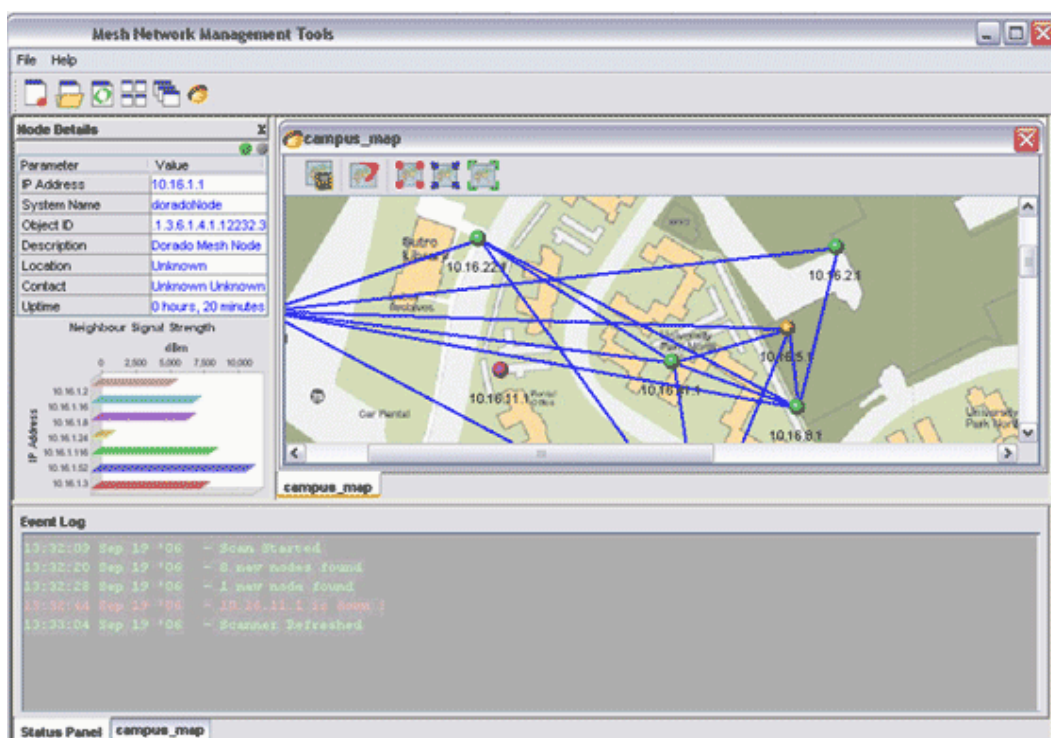

Example of ALINE-8110 & PRO-8110 Network Management Suite